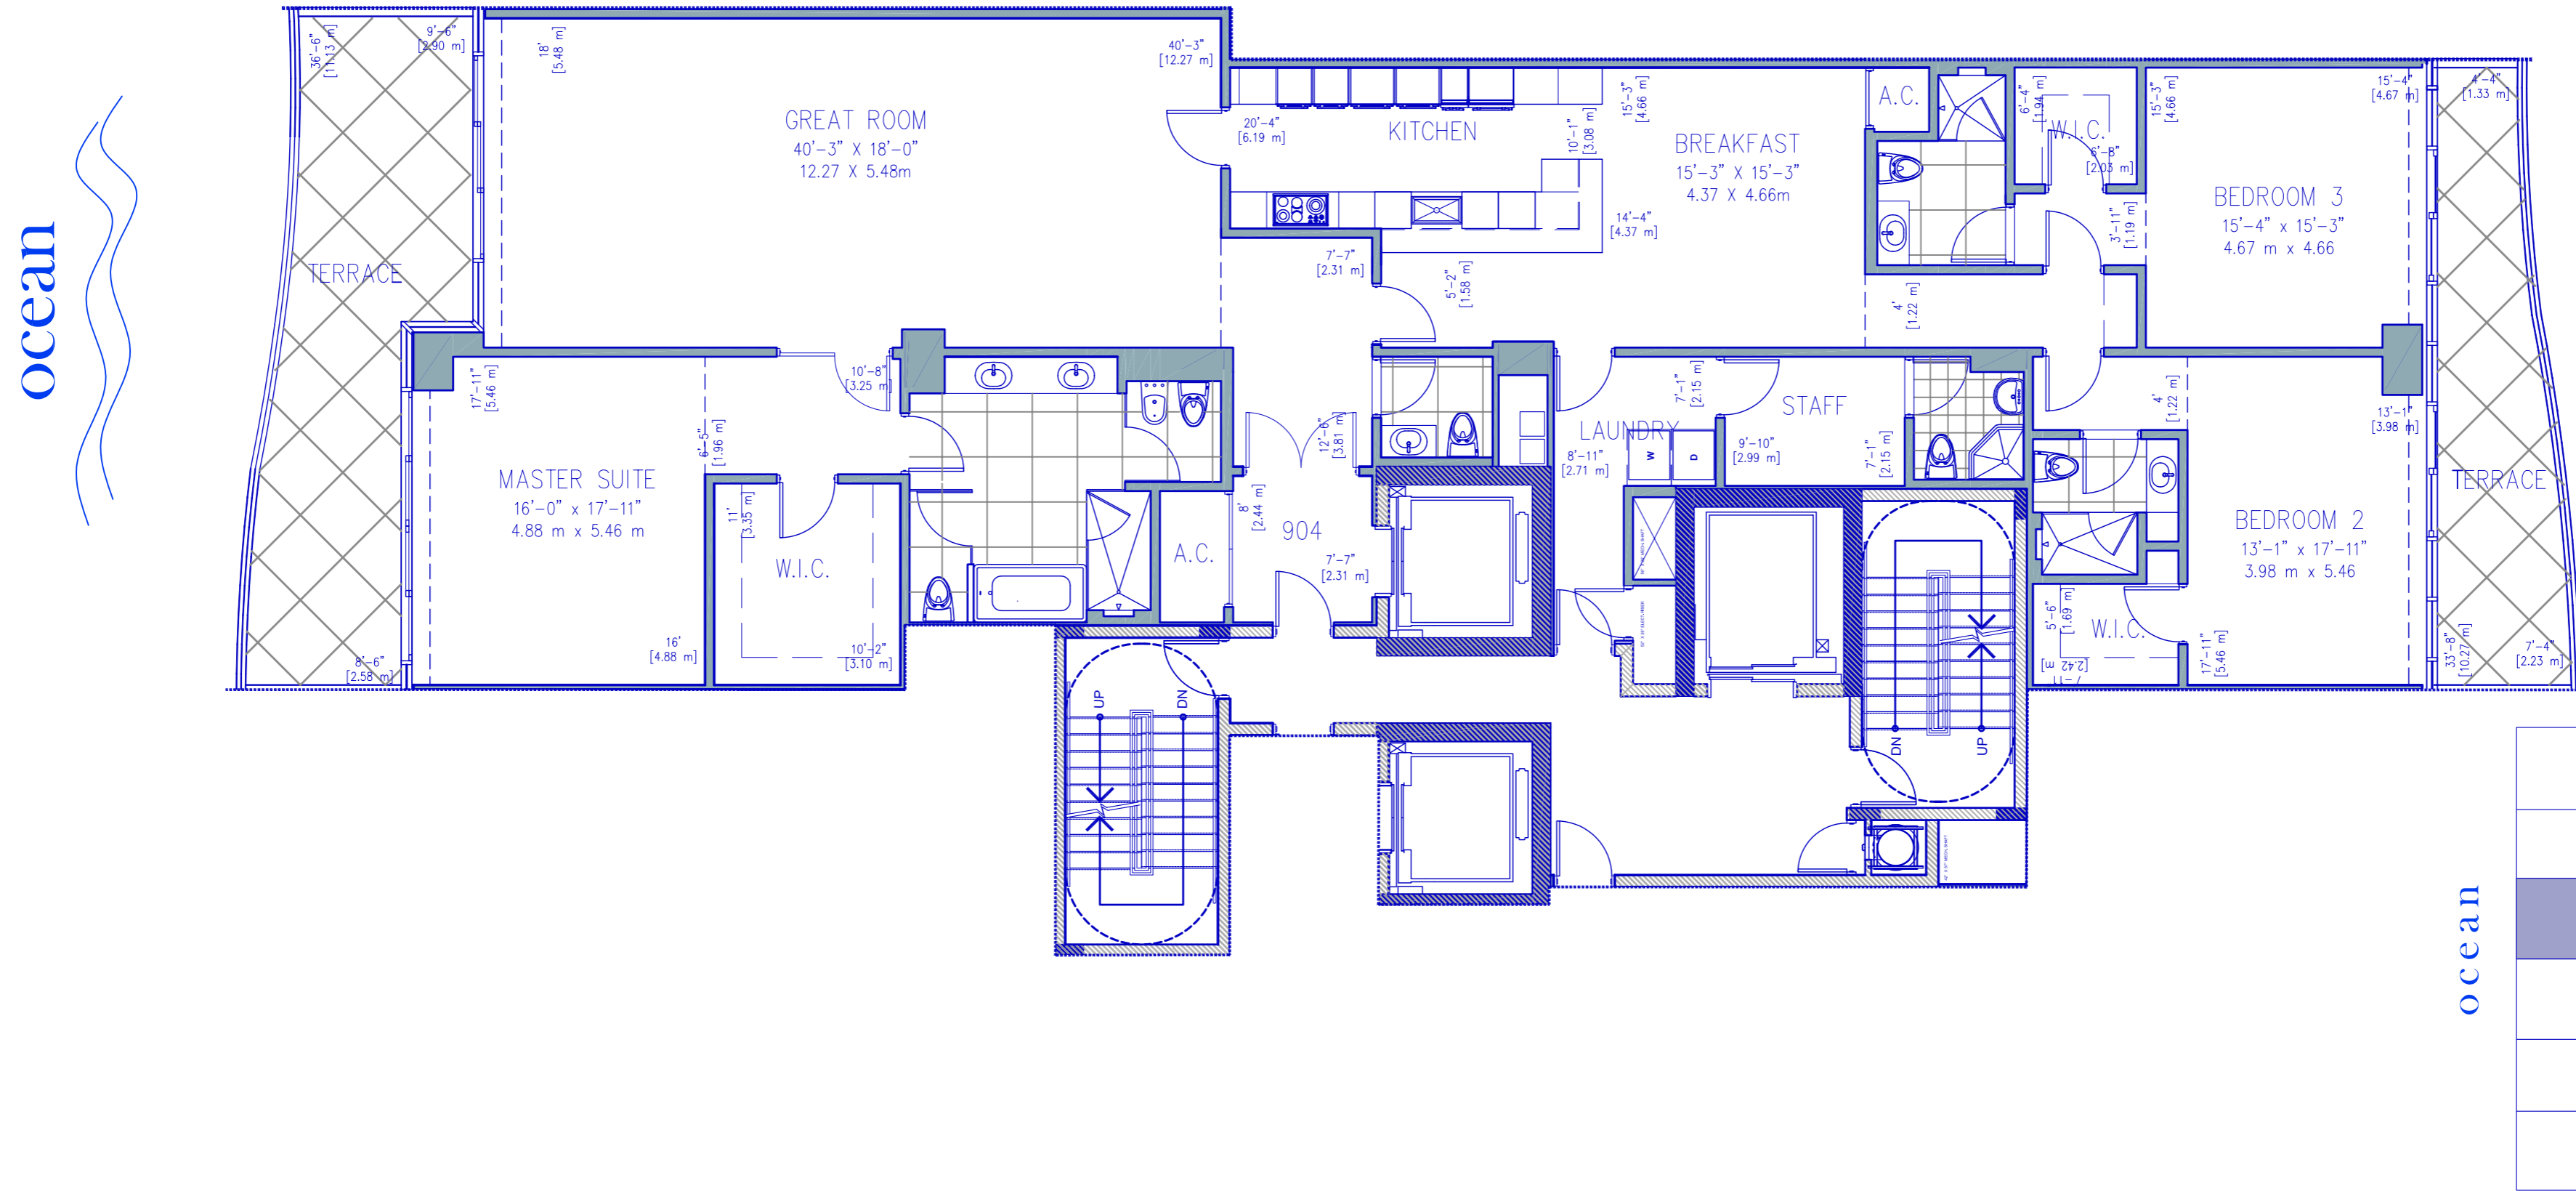

# 904

## RESIDENCE

RESIDENCE	3,378.00 sq. ft.	313.82 sq. mt.
TERRACE	555.00 sq. ft.	51.56 sq. mt.
<b>Total:</b>	<b>3,933.00 sq. ft.</b>	<b>365.38 sq. mt.</b>

CHÂTEAU  
OCEAN RESIDENCES